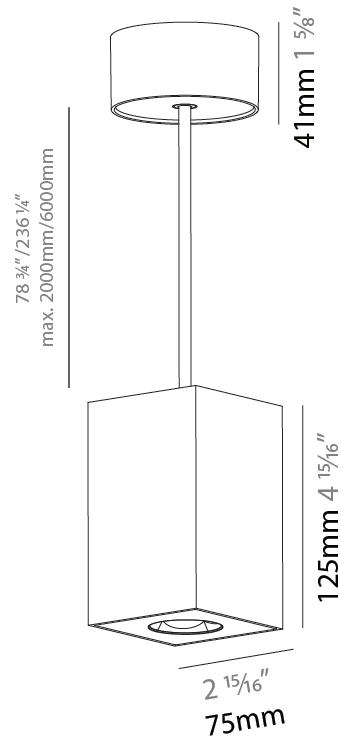

GENERAL

Series: Oiko Pro
Subseries: Oiko Pro Round
Brand: Prolicht
Division: Architectural
Mounting Type: Suspension
Mounting Location: Ceiling
Subcategory: Pendant

PHYSICAL

Shape: Square
Length (mm): 75
Length (in): 2 ¹⁵/₁₆
Width (mm): 75
Width (in): 2 ¹⁵/₁₆
Height (mm): 125
Height (in): 4 ¹⁵/₁₆
Light Distribution: Direct
Weight (kg): 0.769
Fixture Finish: SSR / BKV / CWI / CRY / HAB / UFT / ITA / RUA / FTG / MYG / LOD / PUS / FRO / FUP / KIA / POP / BLS / SPG / MEY / GOH / GUM / CHC / COM / ABZ / JAG / OBR / MOS / ROR
Fixture Material: Metal
Cable Details: 2,000mm / 6,000mm Cable - Options : Transparent, Black, White, Red, Orange

ELECTRICAL

Lamp Type: LED (Zhaga Standard)
Input Wattage (W): 12.9
Dimming: Tri-Mode (Non-Dimming and Phase Dimming (120Vac only) and 0-10V Dimming)
Driver Included: No
Driver Location: Remote
Driver Type: Constant Current - Universal
Driver Class: Class 2
Input Voltage (V): 120 - 277
Constant Current (MA): 350

LED

Color Temperature (°K): 2700 / 3000 / 3500 / 4000
Max. Delivered Lumen (lm): 1218 / 1214 / 1272 / 1283
Nominal Lumen (lm): 1473 / 1468 / 1538 / 1552
CRI: >90 CRI
Lamp Life (hrs): 50000

OPTICAL

Reflector°: 34
Adjustability: Fixed

RATINGS AND CERTIFICATIONS

Certified By: Certified for North American Standards
IP rating: IP20