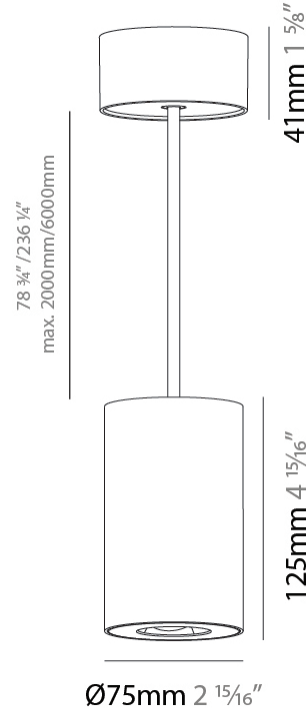

GENERAL

Series: Oiko Pro
Subseries: Oiko Pro Round
Brand: Prolicht
Division: Architectural
Mounting Type: Suspension
Mounting Location: Ceiling
Subcategory: Pendant

PHYSICAL

Shape: Cylinder
Diameter (mm): 75
Diameter (in): 2 ¹⁵/₁₆
Height (mm): 125
Height (in): 4 ¹⁵/₁₆
Light Distribution: Direct
Weight (kg): 0.769
Fixture Finish: SSR / BKV / CWI / CRY / HAB / UFT / ITA / RUA / FTG / MYG / LOD / PUS / FRO / FUP / KIA / POP / BLS / SPG / MEY / GOH / GUM / CHC / COM / ABZ / JAG / OBR / MOS / ROR
Fixture Material: Metal
Cable Details: 2,000mm / 6,000mm Cable - Options : Transparent, Black, White, Red, Orange

ELECTRICAL

Lamp Type: LED (Zhaga Standard)
Input Wattage (W): 12.9
Dimming: Tri-Mode (Non-Dimming and Phase Dimming (120Vac only) and 0-10V Dimming)
Driver Included: No
Driver Location: Remote
Driver Type: Constant Current - Universal
Driver Class: Class 2
Input Voltage (V): 120 - 277
Constant Current (MA): 350

LED

Color Temperature (°K): 2700 / 3000 / 3500 / 4000
Max. Delivered Lumen (lm): 1218 / 1214 / 1272 / 1283
Nominal Lumen (lm): 1473 / 1468 / 1538 / 1552
CRI: >90 CRI
Lamp Life (hrs): 50000

OPTICAL

Reflector°: 34
Adjustability: Fixed

RATINGS AND CERTIFICATIONS

Certified By: Certified for North American Standards
IP rating: IP20